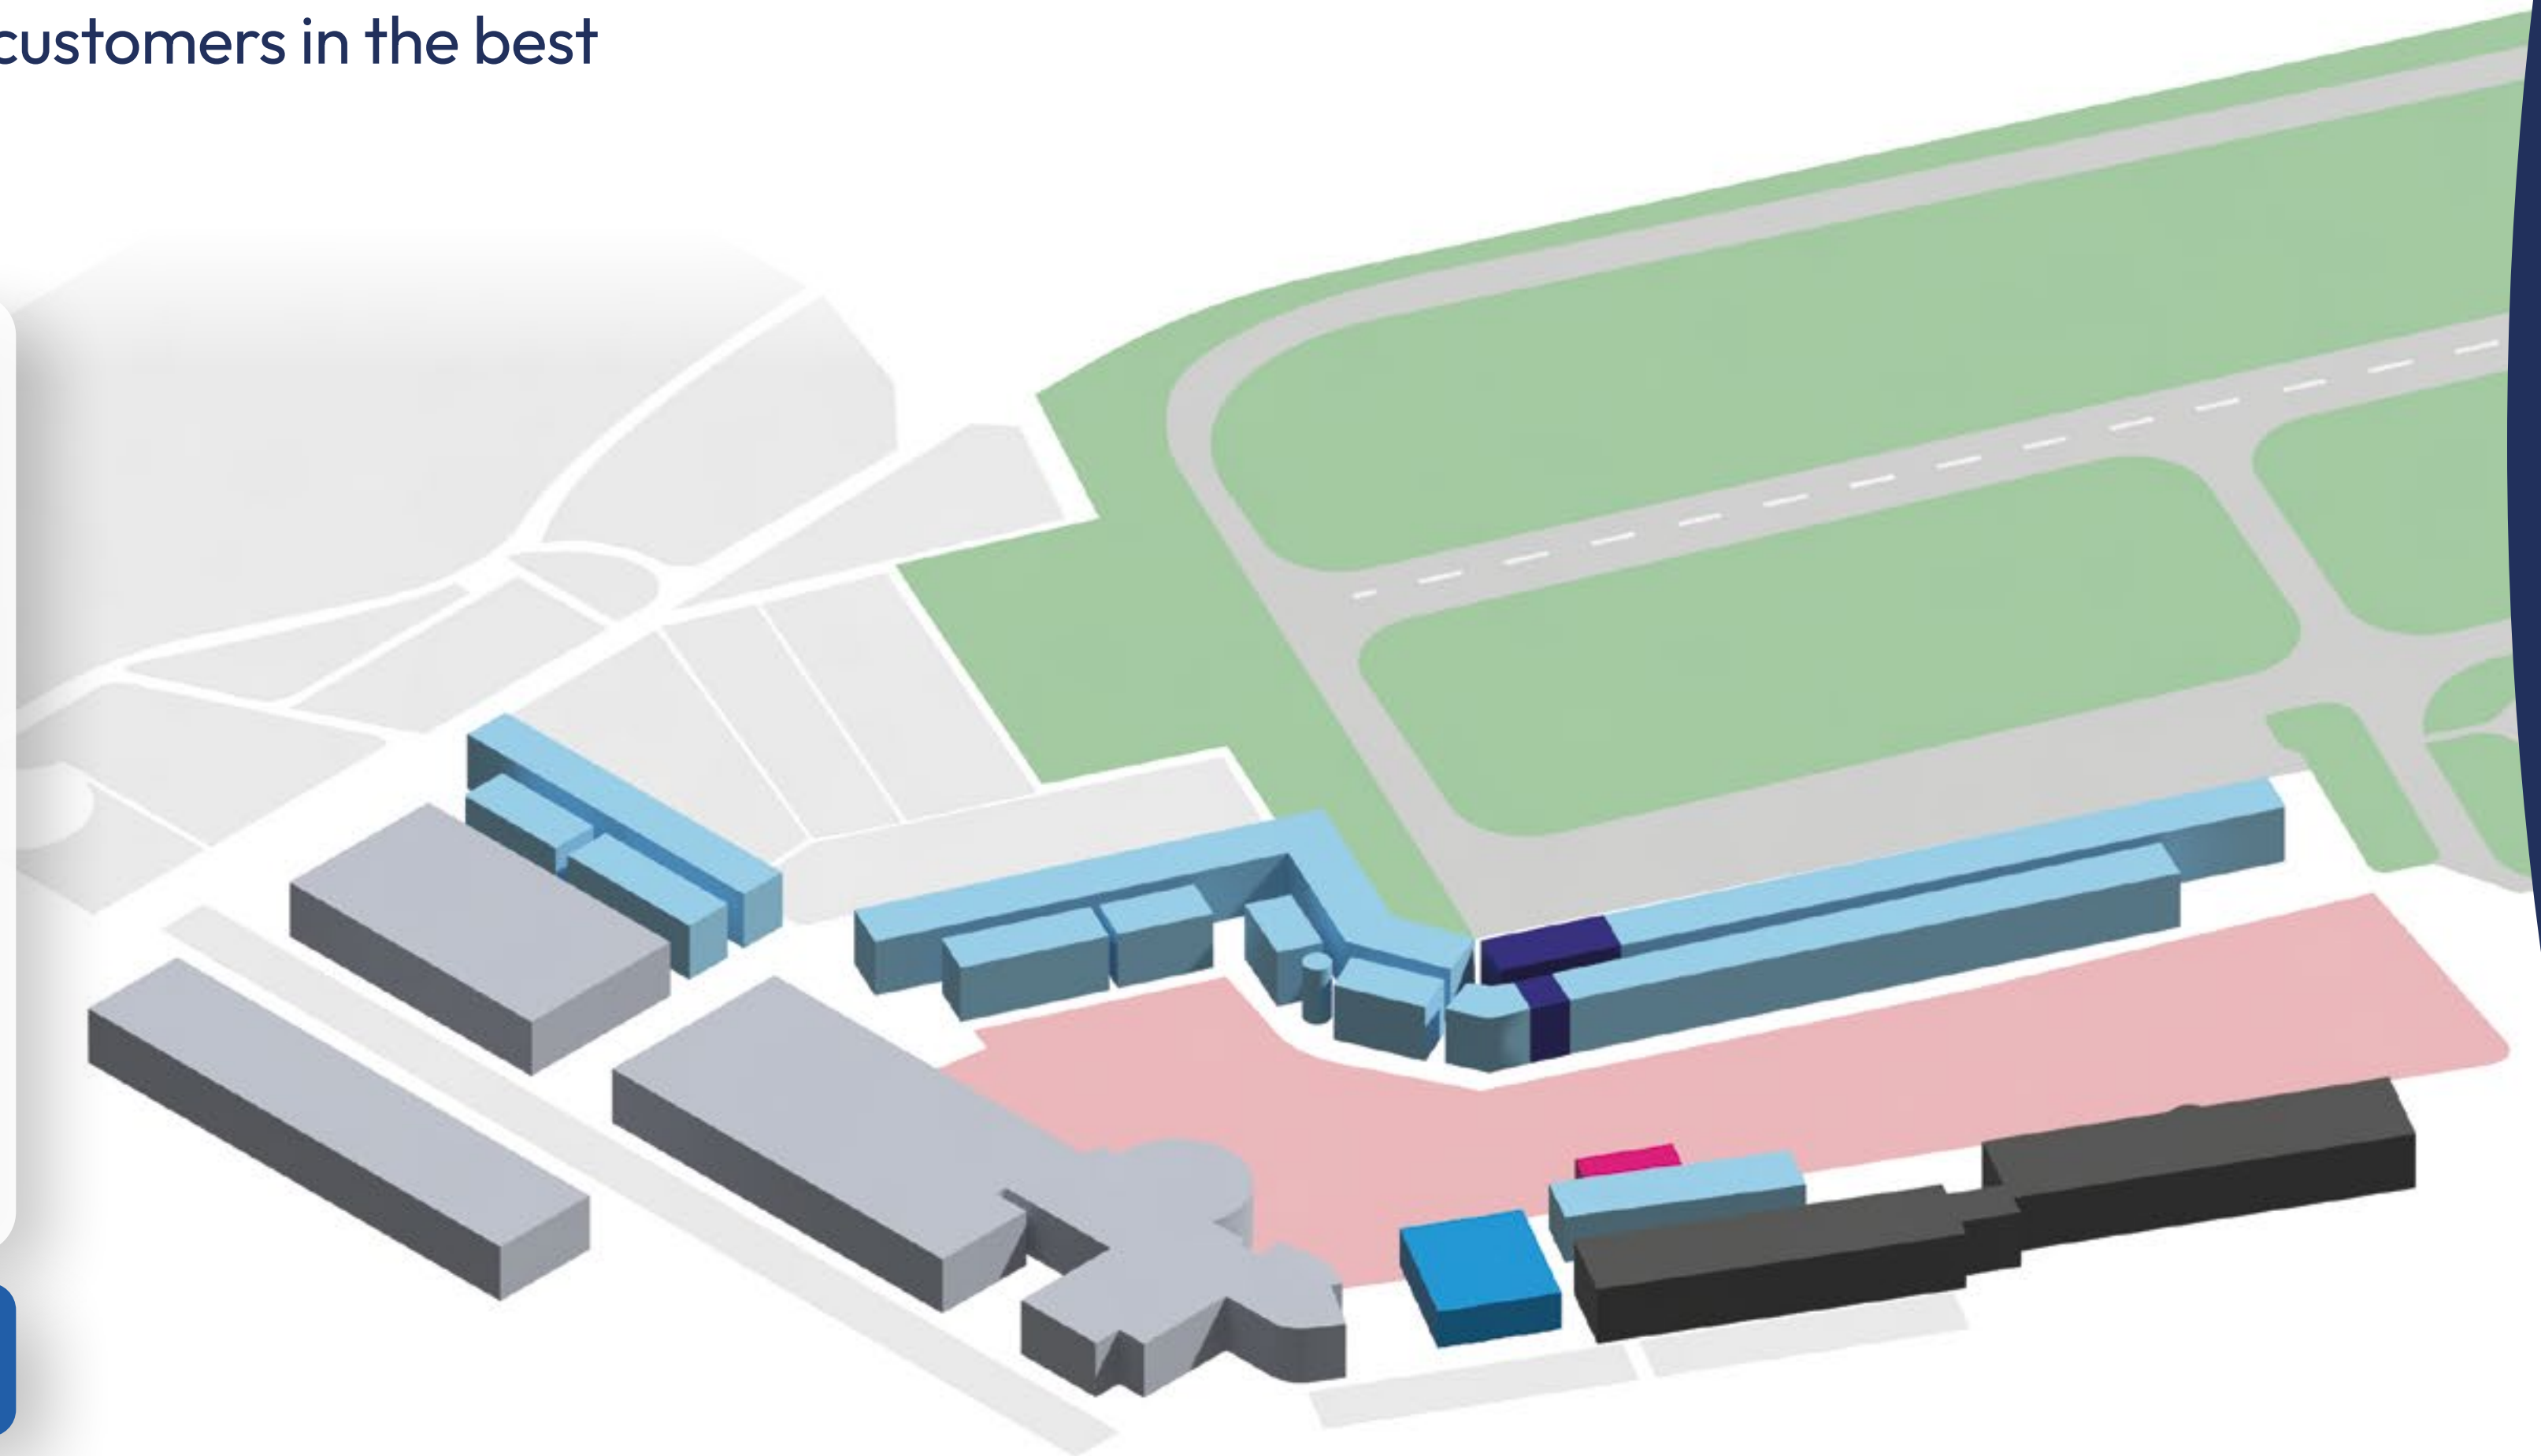

Discover our Exhibition Space Options for 2025

The Show provides several types of space to present your products and welcome your customers in the best possible conditions.

AREAS:

[Our sales team](#)